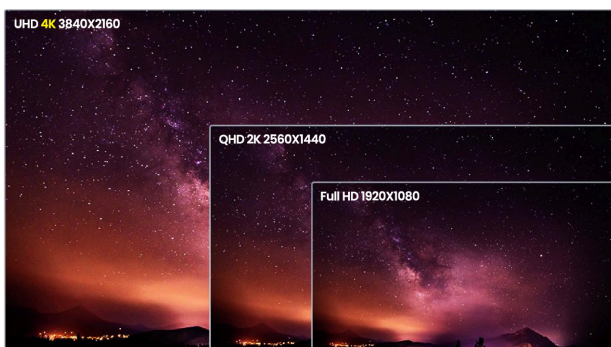

- Helps to provide evidence in the event of an accident by recording both video & audio on every drive.
- Premium video quality thanks to the SONY™ STARVIS image sensor in the front camera features Ultra-HD "4K" resolution (3840×2160p) recording.
- The rear camera also features a SONY™ STARVIS image sensor with Full-HD resolution (1920×1080p) recordings.
- HDR (High Dynamic Range) automatically adjusts in extreme light variations helping to maintain optimal exposure.
- Includes a 128GB memory card, which can be removed and plugged into a PC for downloading and sharing videos.
- Wi-Fi enabled for compatible smartphones using the M4 RoadView App, save important videos on the go, or remotely via the Cloud*.
- GPS for keeping time, date, location and speed information.
- Hidden wiring installation meaning no messy wires.
- Parking mode enabled†. Along with Impact Detection and low-voltage battery protection.
- Comes with a 5 year nationwide warranty‡.

Comes with Ultra-HD "4K" Resolution